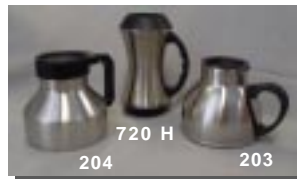

720 H
204 203

Chocolate

Chocolate & Coffee

All Natural European
Chocolate with
Finely Ground Coffee

Milk Chocolate - Dark Chocolate

Put a Mocha in
Your Pocket!